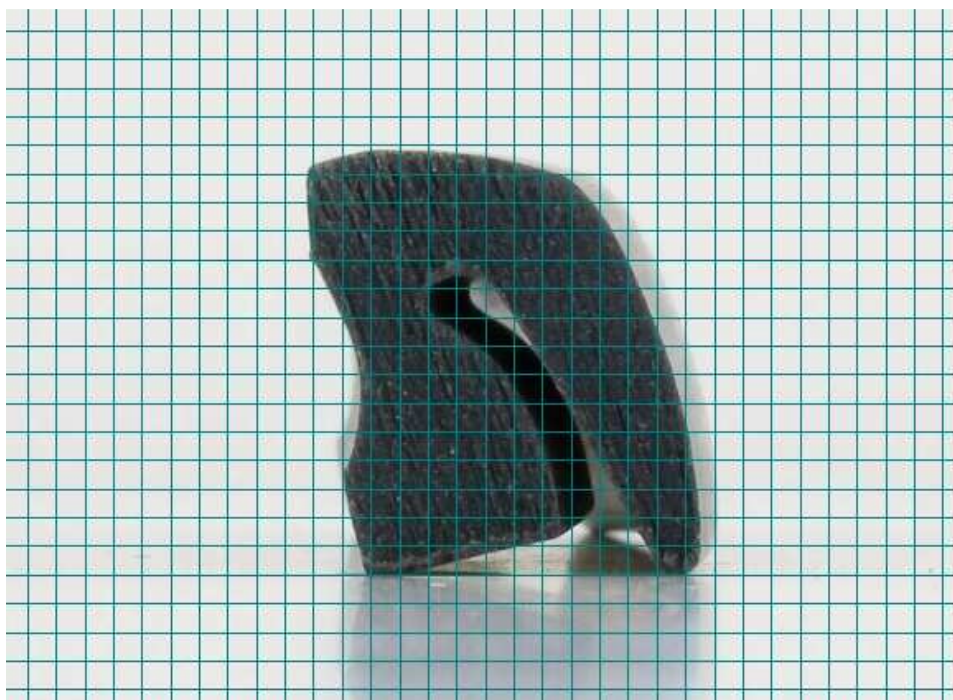

Profile : SE1189

- **Material:** Silicone
- **Color:** Grey

1 square: 1 mm x 1 mm

Tariff: 25.46 € Excl. tax per metre

For any order superior or equal to 10 metres: 10% discount

CARRIAGE COSTS

**CARRIAGE COSTS ARE CALCULATED
ACCORDING TO THE DELIVERY POINT**