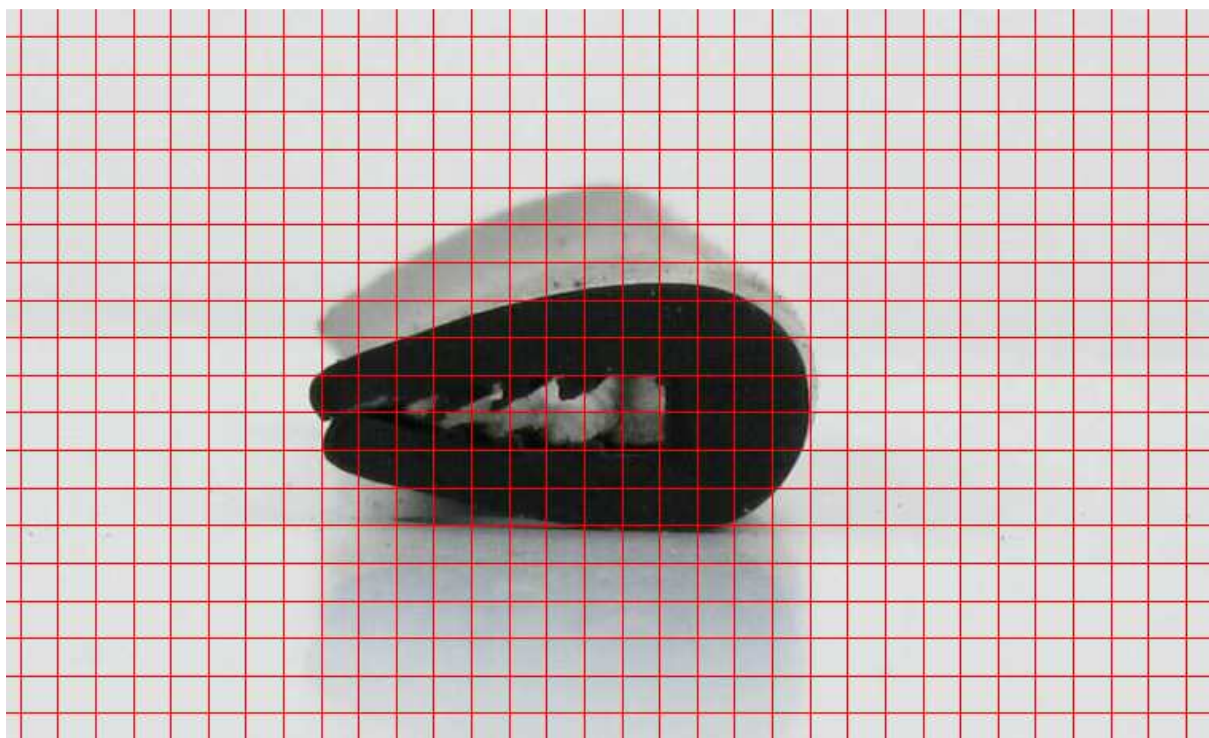

Profile : SE122580

- *Material :* Rubber
- *Color :* Black

1 square : 1 mm x 1 mm

Tariff : 6.95 € Excl. tax per metre

For any order superior or equal to 10 metres: 10% discount

CARRIAGE COSTS

**CARRIAGE COSTS ARE CALCULATED
ACCORDING TO THE DELIVERY POINT**