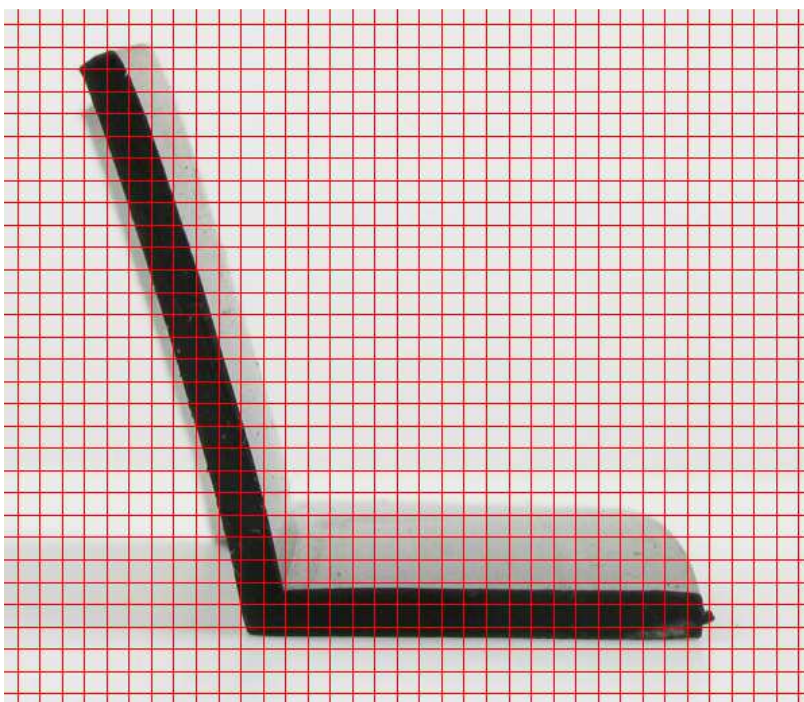

Profile : SE124404

- *Material :* Rubber
- *Color :* Black

1 square : 1mm x 1 mm

Tariff : 5.35 € Excl. tax per metre

For any order superior or equal to 10 metres: 10% discount

CARRIAGE COSTS

**CARRIAGE COSTS ARE CALCULATED
ACCORDING TO THE DELIVERY POINT**