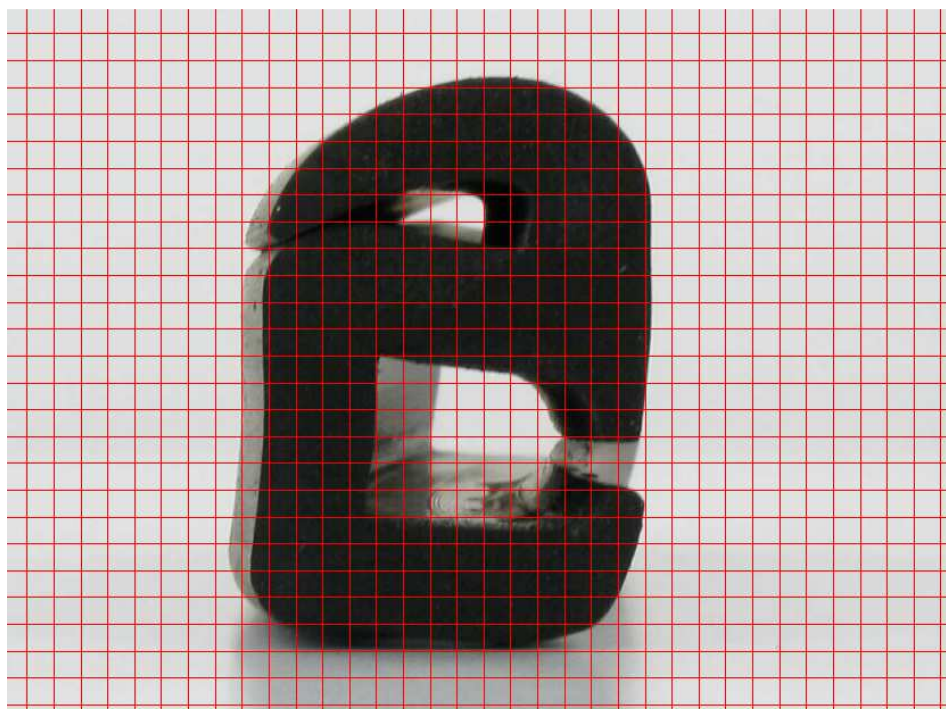

## Profile : SE124446

- *Material :* Rubber
- *Color :* Black

1 square : 1 mm x 1 mm

**Tariff : 8.05 € Excl. tax per metre**

*For any order superior or equal to 10 metres: 10% discount*