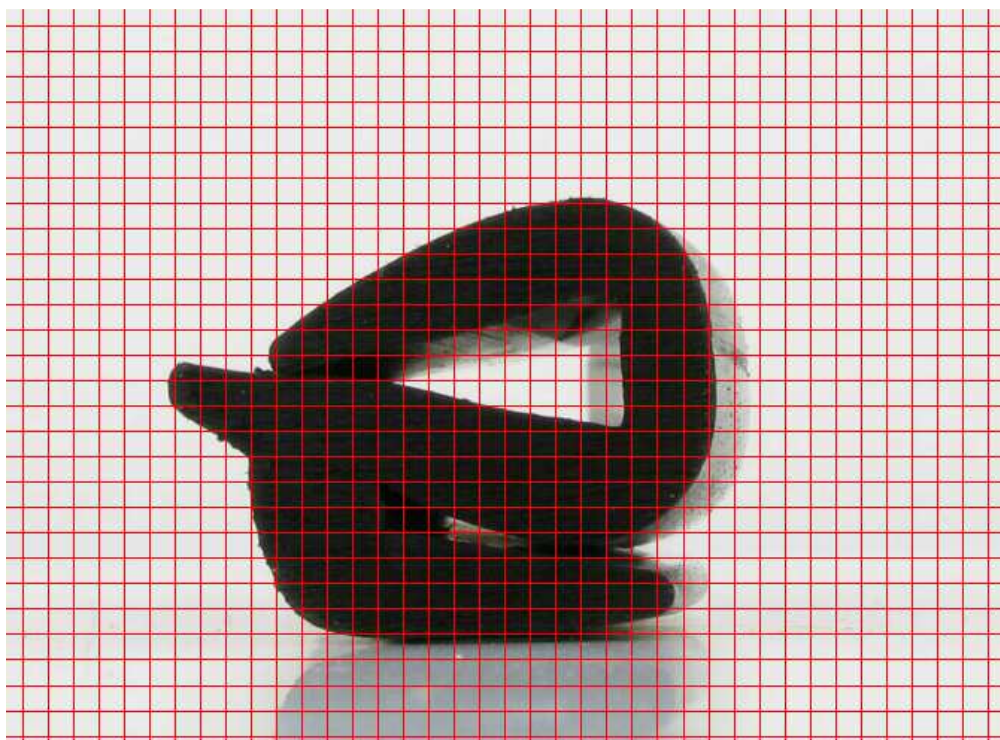

Profile : SE124452

- *Material :* Rubber
- *Color :* Black

1 square : 1 mm x 1 mm

Tariff : 10.02 € Excl. Tax per metre

For any order superior or equal to 10 metres: 10% discount

CARRIAGE COSTS

**CARRIAGE COSTS ARE CALCULATED
ACCORDING TO THE DELIVERY POINT**