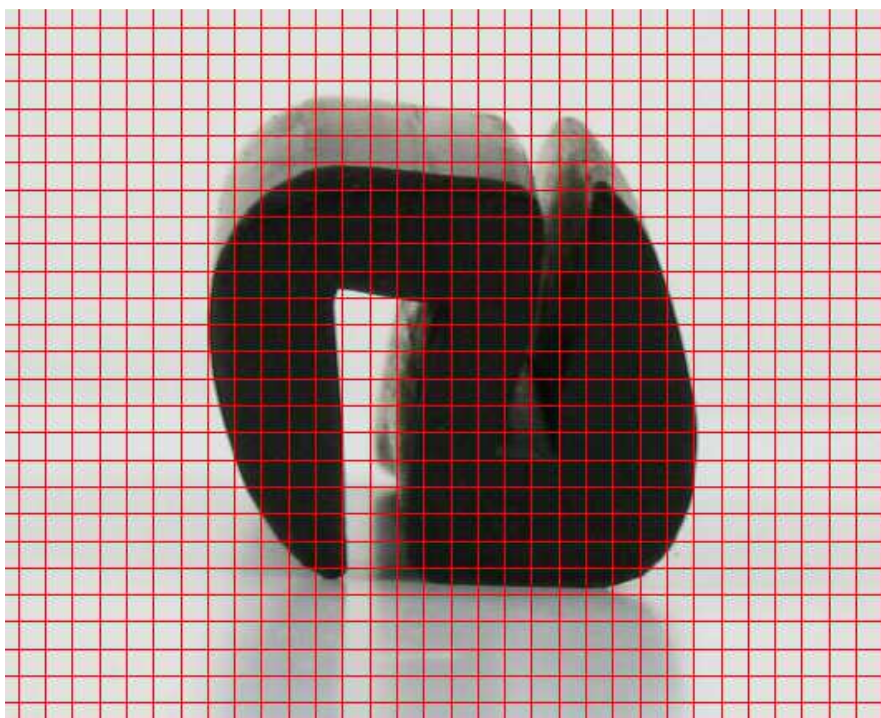

## Profile : SE124461

- *Material :* Rubber
- *Color :* Black

1 square : 1 mm x 1 mm

**Tariff : 9.91 € Excl. tax per metre**

*For any order superior or equal to 10 metres: 10% discount*