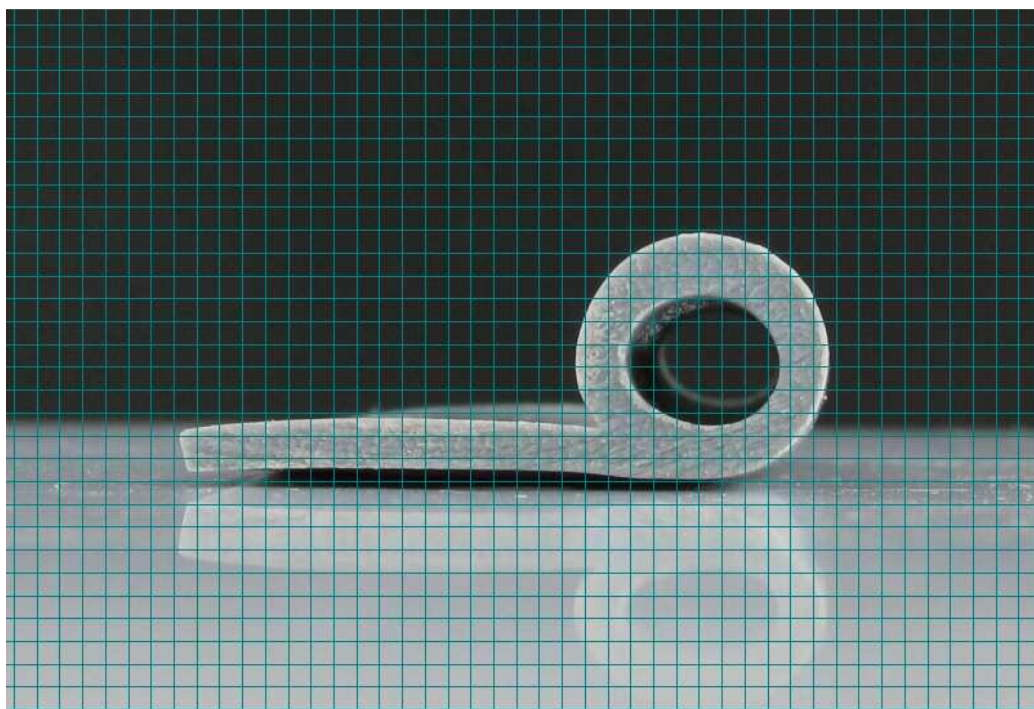

Profile: SE16231006

- **Material:** Silicone
- **Color:** Grey

1 square: 1 mm x 1 mm

Tariff: 9.18 € Excl. tax per metre

For any order superior or equal to 10 metres: 10% discount

CARRIAGE COSTS

**CARRIAGE COSTS ARE CALCULATED
ACCORDING TO THE DELIVERY POINT**