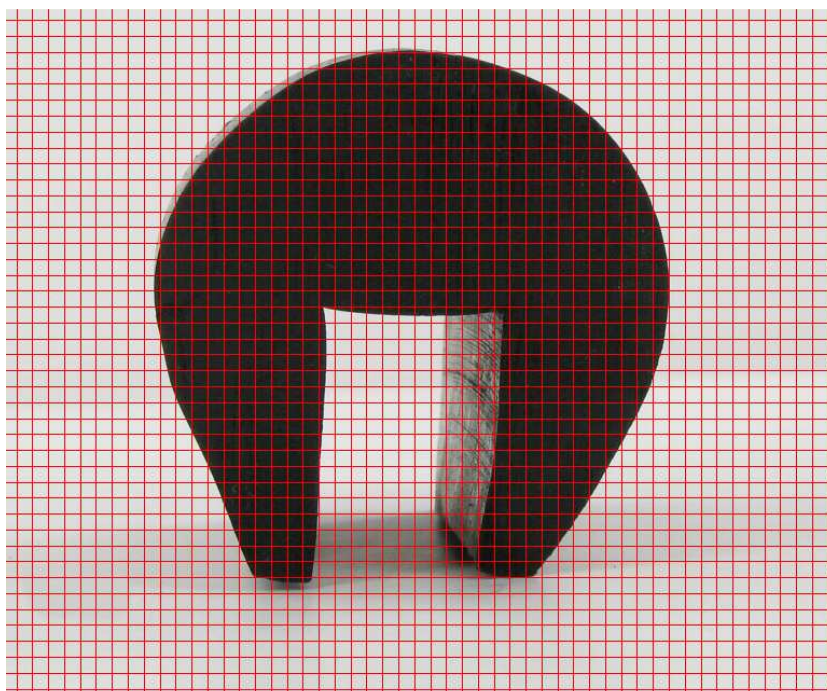

Profile : SE400089

- *Material :* Rubber
- *Color :* Black

1 square : 1 mm x 1 mm

Tariff : 19.96 € Excl. tax per metre

For any order superior or equal to 10 metres: 10% discount

CARRIAGE COSTS

**CARRIAGE COSTS ARE CALCULATED
ACCORDING TO THE DELIVERY POINT**