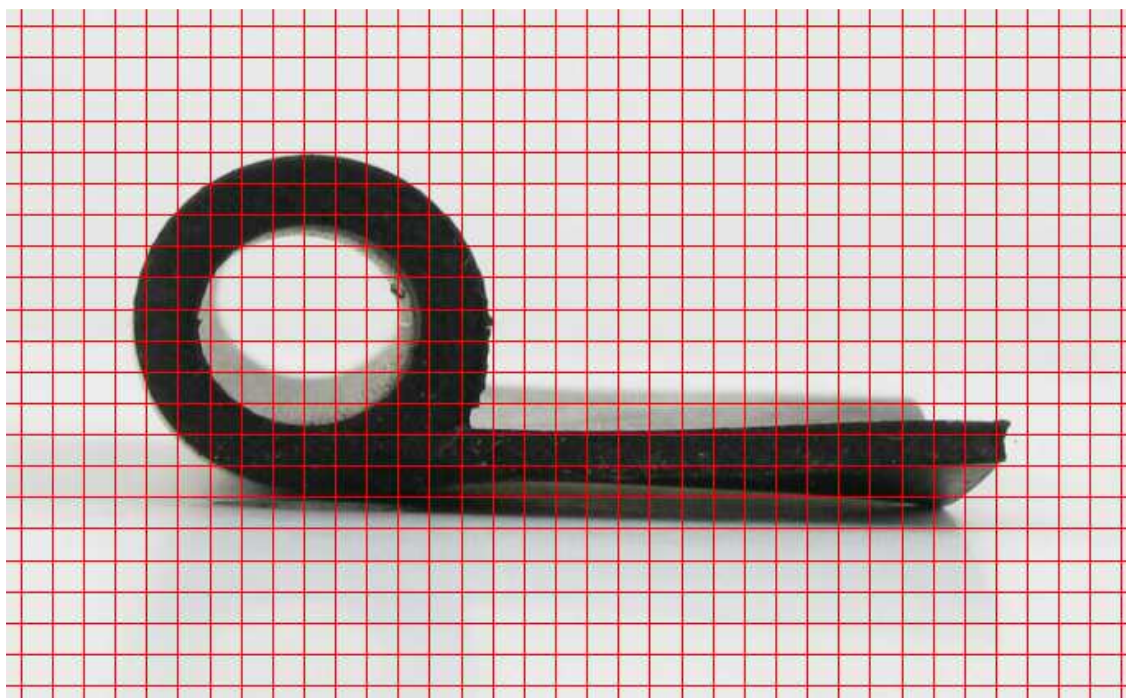

Profile : SE400GL

- *Material :* Rubber
- *Color :* Black

1 square : 1 mm x 1 mm

Tariff : 5.72 € Excl. tax per metre

For any order superior or equal to 10 metres: 10% discount

CARRIAGE COSTS

**CARRIAGE COSTS ARE CALCULATED
ACCORDING TO THE DELIVERY POINT**