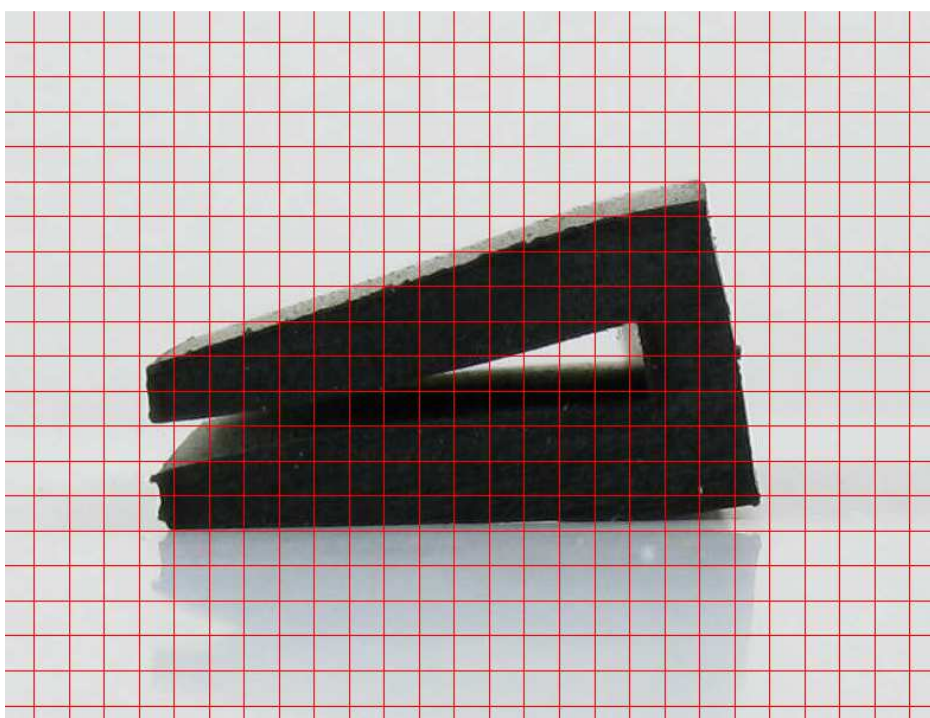

Profile : SE400UB

- *Material :* Rubber
- *Color :* Black

1 square : 1 mm x 1 mm

Tariff : 6.22 € Excl. tax per metre

For any order superior or equal to 10 metres: 10% discount

CARRIAGE COSTS

**CARRIAGE COSTS ARE CALCULATED
ACCORDING TO THE DELIVERY POINT**