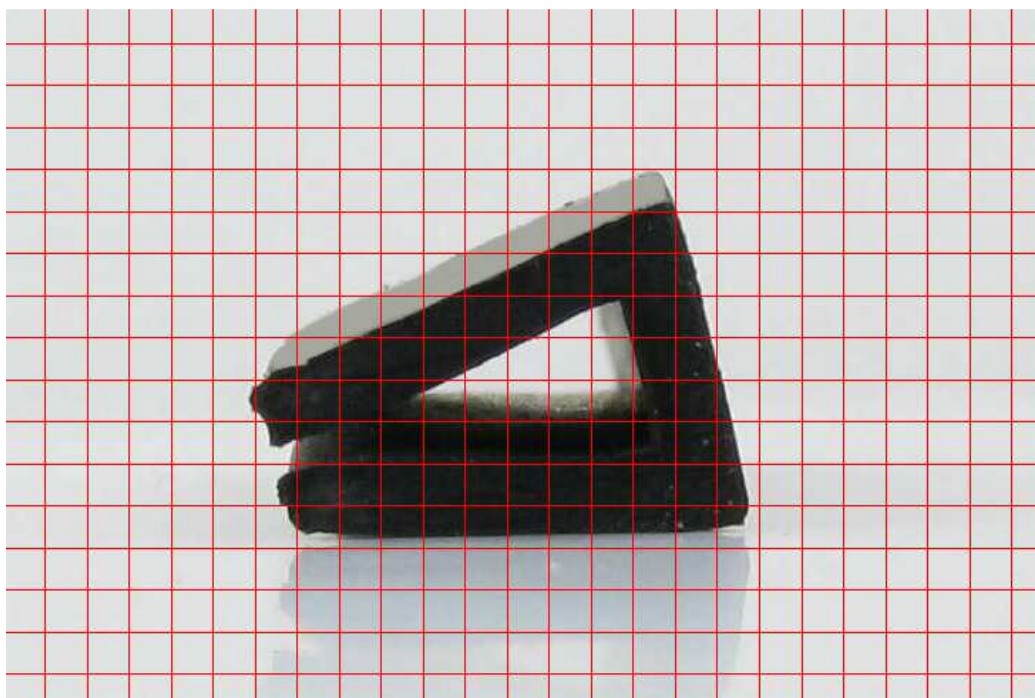

Profile : SE400Z4

- **Material :** Rubber
- **Color :** Black

1 square : 1 mm x 1 mm

Tariff : 3.69 € Excl. tax per metre

For any order superior or equal to 10 metres: 10% discount

CARRIAGE COSTS

**CARRIAGE COSTS ARE CALCULATED
ACCORDING TO THE DELIVERY POINT**