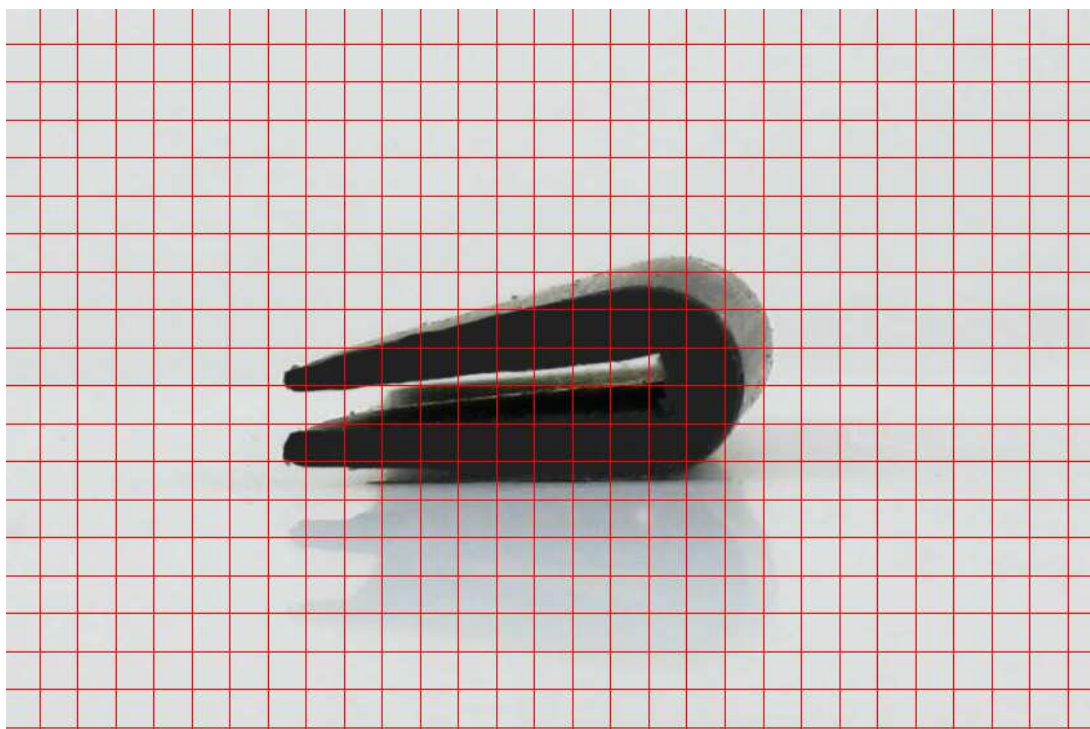

Profile : SE5105N

- *Material :* Rubber
- *Color :* Black

1 square : 1 mm x 1 mm

Tariff : 3.05 € Excl. tax per metre

For any order superior or equal to 10 metres: 10% discount

CARRIAGE COSTS

**CARRIAGE COSTS ARE CALCULATED
ACCORDING TO THE DELIVERY POINT**