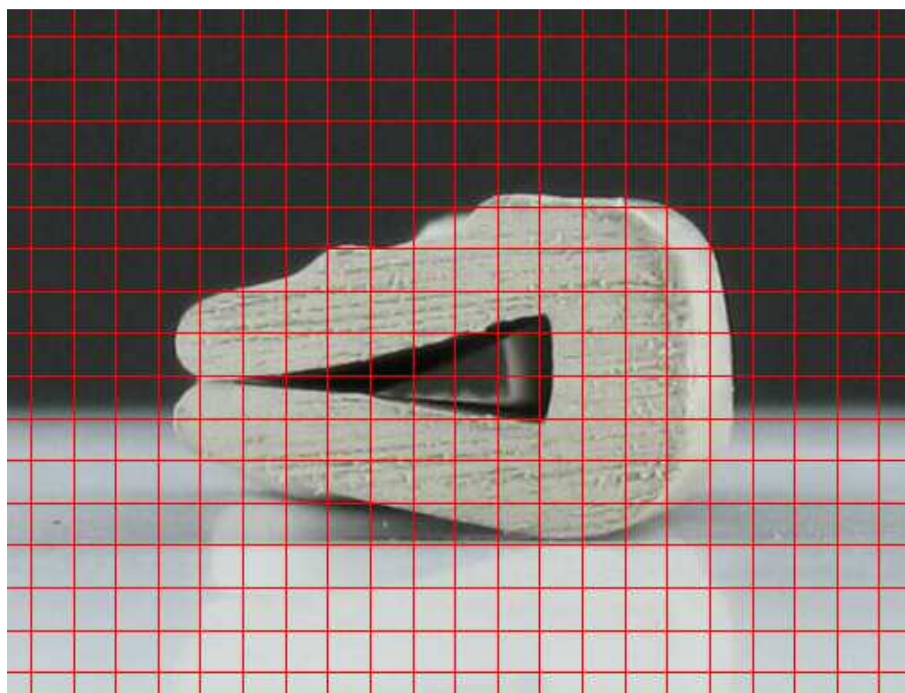

Profile : SE5143

- *Material :* Rubber
- *Color :* Grey

1 square : 1 mm x 1 mm

Tariff : 4.68 € Excl. tax per metre

For any order superior or equal to 10 metres: 10% discount

CARRIAGE COSTS

**CARRIAGE COSTS ARE CALCULATED
ACCORDING TO THE DELIVERY POINT**