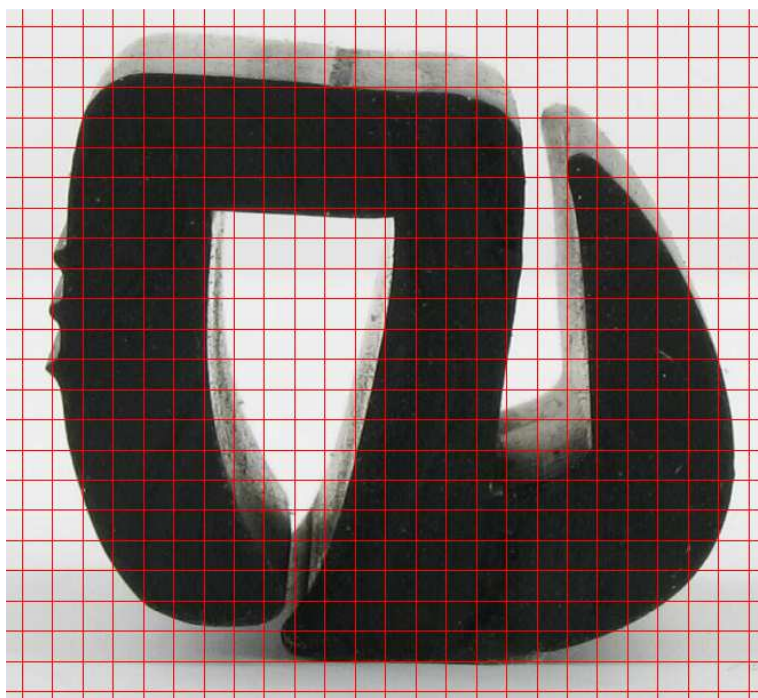

## Profile : SE5259

- *Material :* Rubber
- *Color :* Black

1 square : 1 mm x 1 mm

**Tariff : 12.25 € Excl. tax per metre**

*For any order superior or equal to 10 metres: 10% discount*