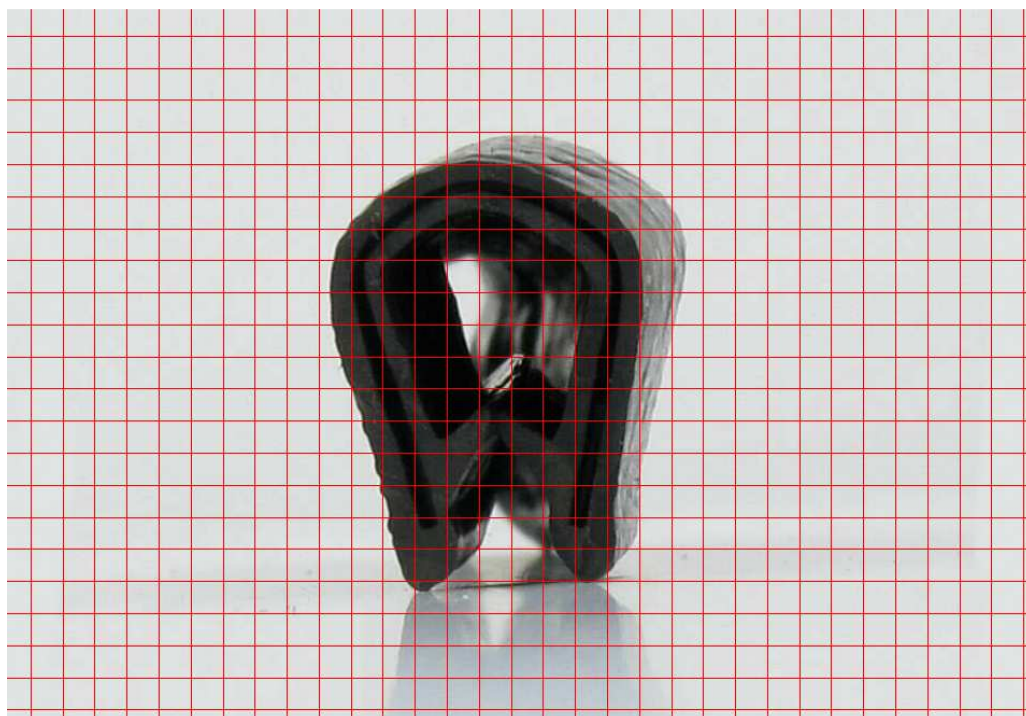

Profile : SE5650

- *Material :* Rubber
- *Color :* Black

1 square : 1 mm x 1 mm

Tariff : 3.87 € Excl. tax per metre

For any order superior or equal to 10 metres: 10% discount

CARRIAGE COSTS

**CARRIAGE COSTS ARE CALCULATED
ACCORDING TO THE DELIVERY POINT**