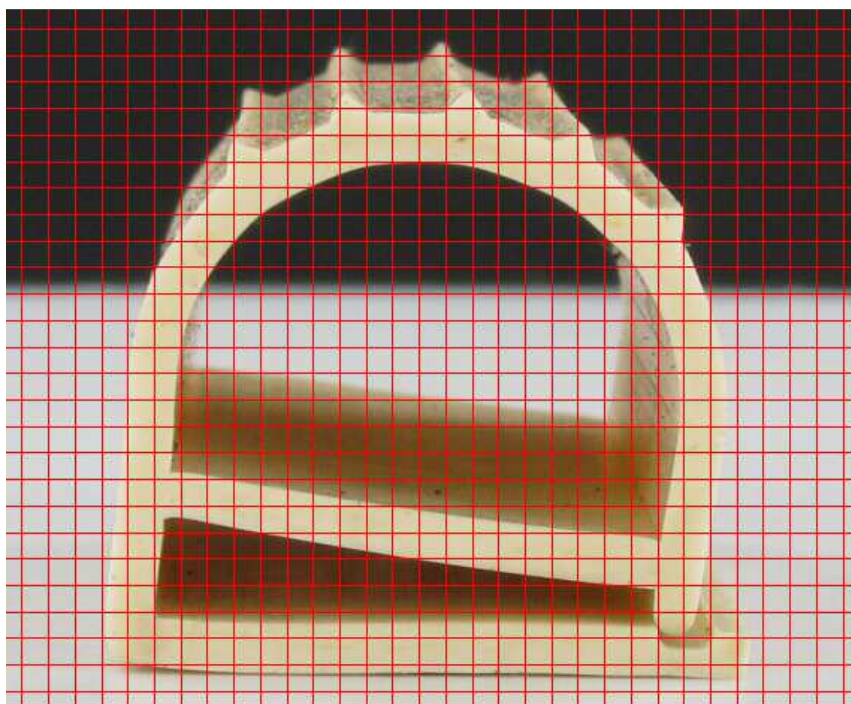

Profile : SE686GM

- *Material :* Rubber
- *Color :* White

1 square : 1mm x 1 mm

Tariff : 9.57 € Excl. tax per metre

For any order superior or equal to 10 metres: 10% discount

CARRIAGE COSTS

**CARRIAGE COSTS ARE CALCULATED
ACCORDING TO THE DELIVERY POINT**