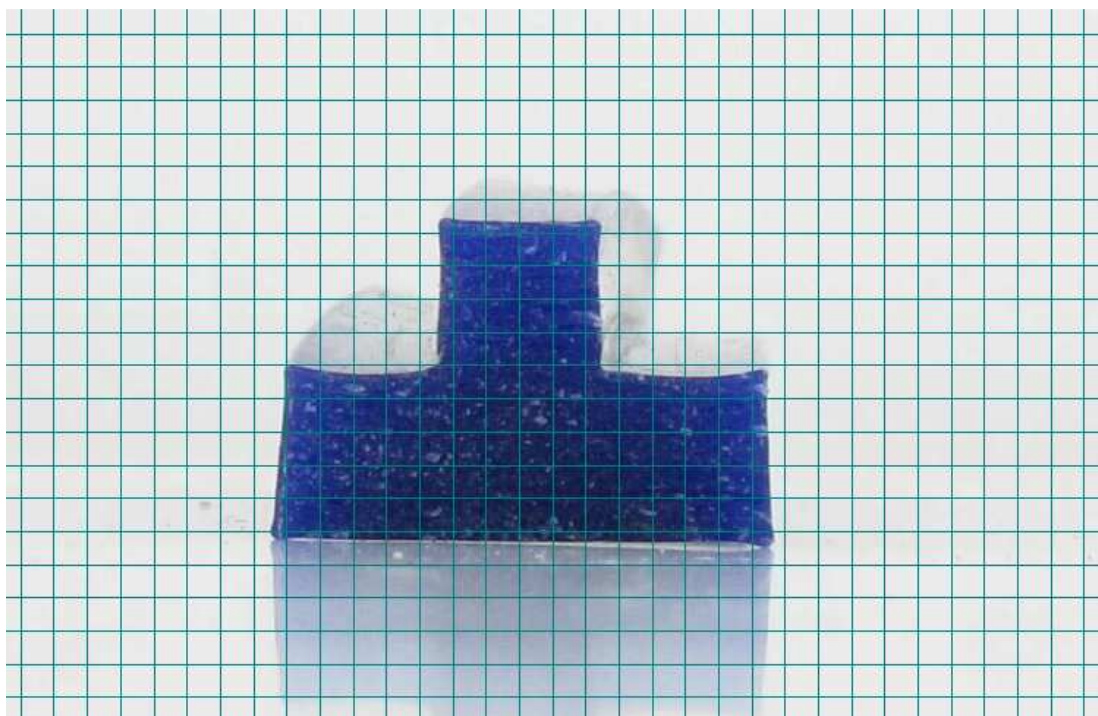

Profile : SE687001

- **Material:** Silicone
- **Color:** Blue

1 square: 1 mm x 1 mm

Tariff: 27.98 € Excl. tax per metre

For any order superior or equal to 10 metres: 10% discount

CARRIAGE COSTS

**CARRIAGE COSTS ARE CALCULATED
ACCORDING TO THE DELIVERY POINT**