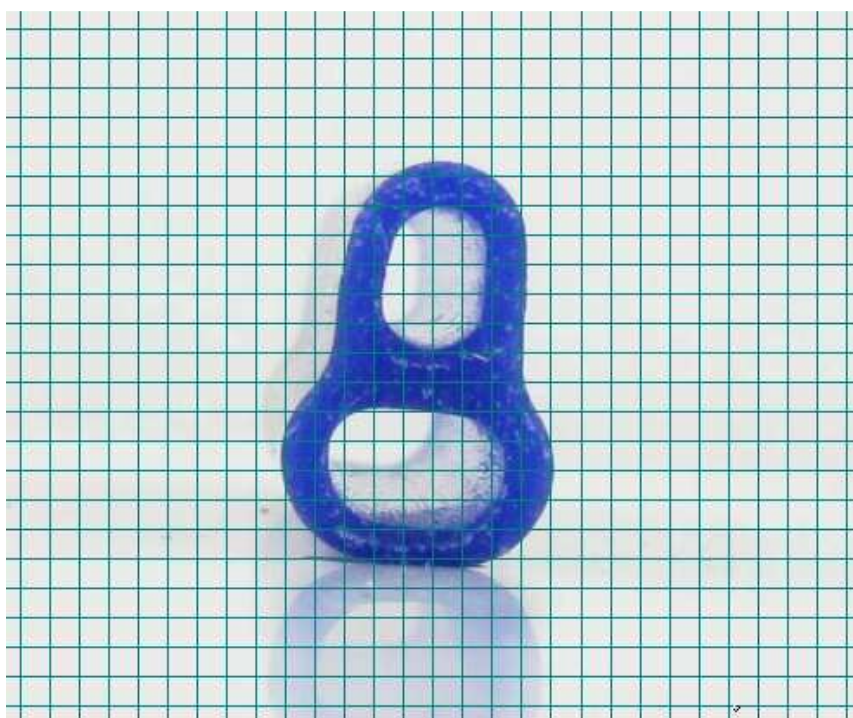

Profile : SE687003

- **Material:** *Silicone*
- **Color:** *Blue*

1 square: 1 mm x 1 mm

Tariff: 13.86 € Excl. tax per metre

For any order superior or equal to 10 metres: 10% discount

CARRIAGE COSTS

**CARRIAGE COSTS ARE CALCULATED
ACCORDING TO THE DELIVERY POINT**