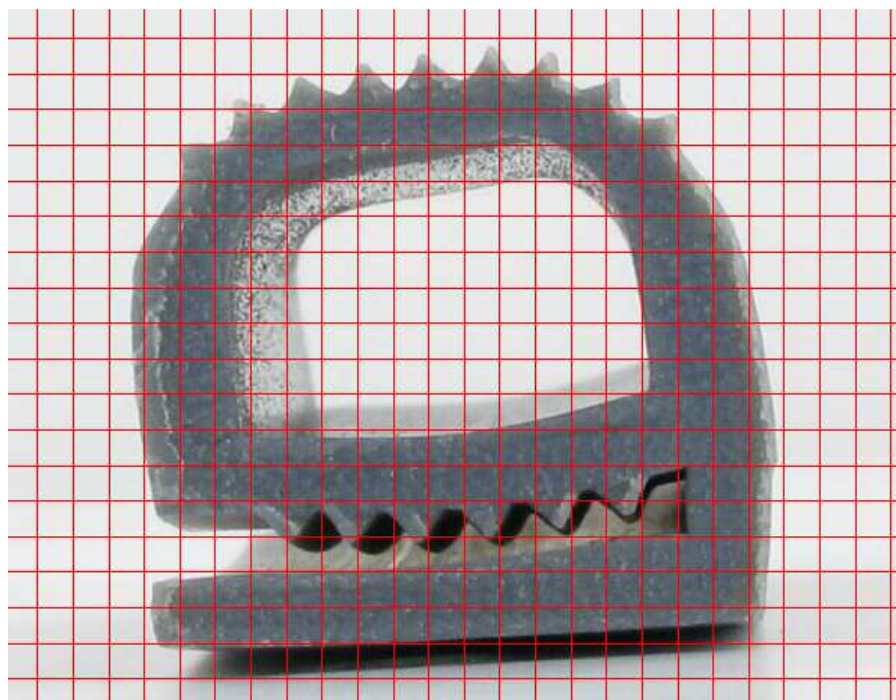

## Profile : SE901

- *Material :* Silicone
- *Color :* Grey

1 square : 1mm x 1 mm

**Tariff : 16.06 € Excl. tax per metre**

*For any order superior or equal to 10 metres: 10% discount*