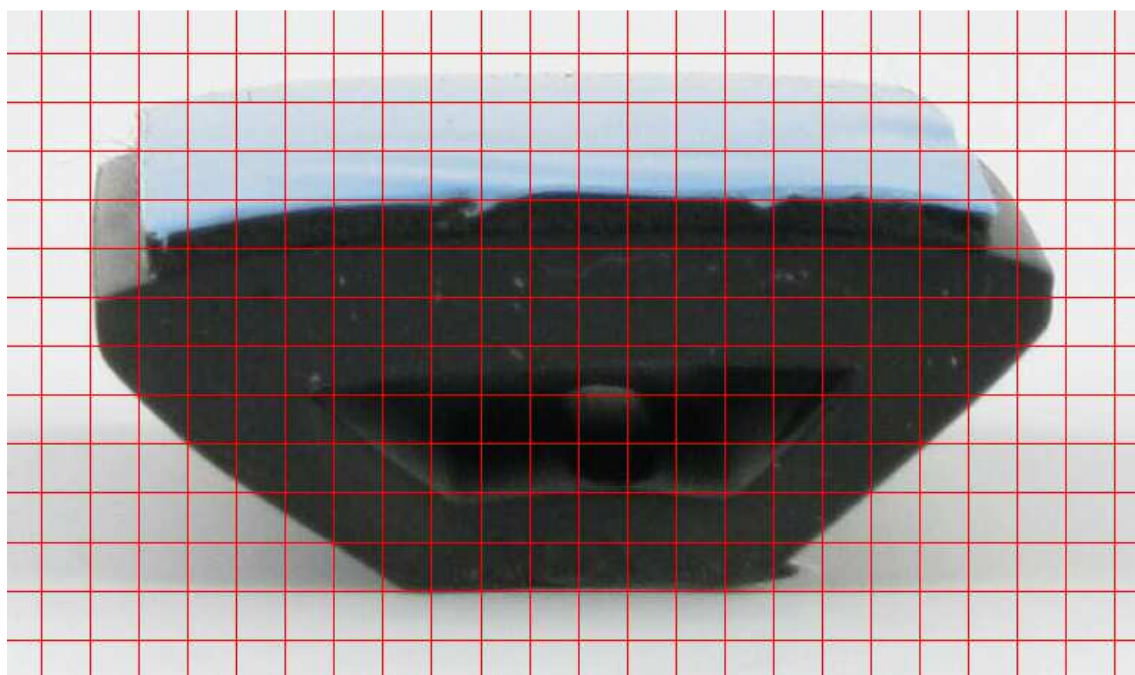

Profile : SEF464

- **Material :** Rubber
- **Color :** Black/White

1 square : 1 mm x 1 mm

Tariff (Black) : 7.40 € Excl. tax per metre

Tariff (White) : 7.97 € Excl. tax per metre

For any order superior or equal to 10 metres: 10% discount